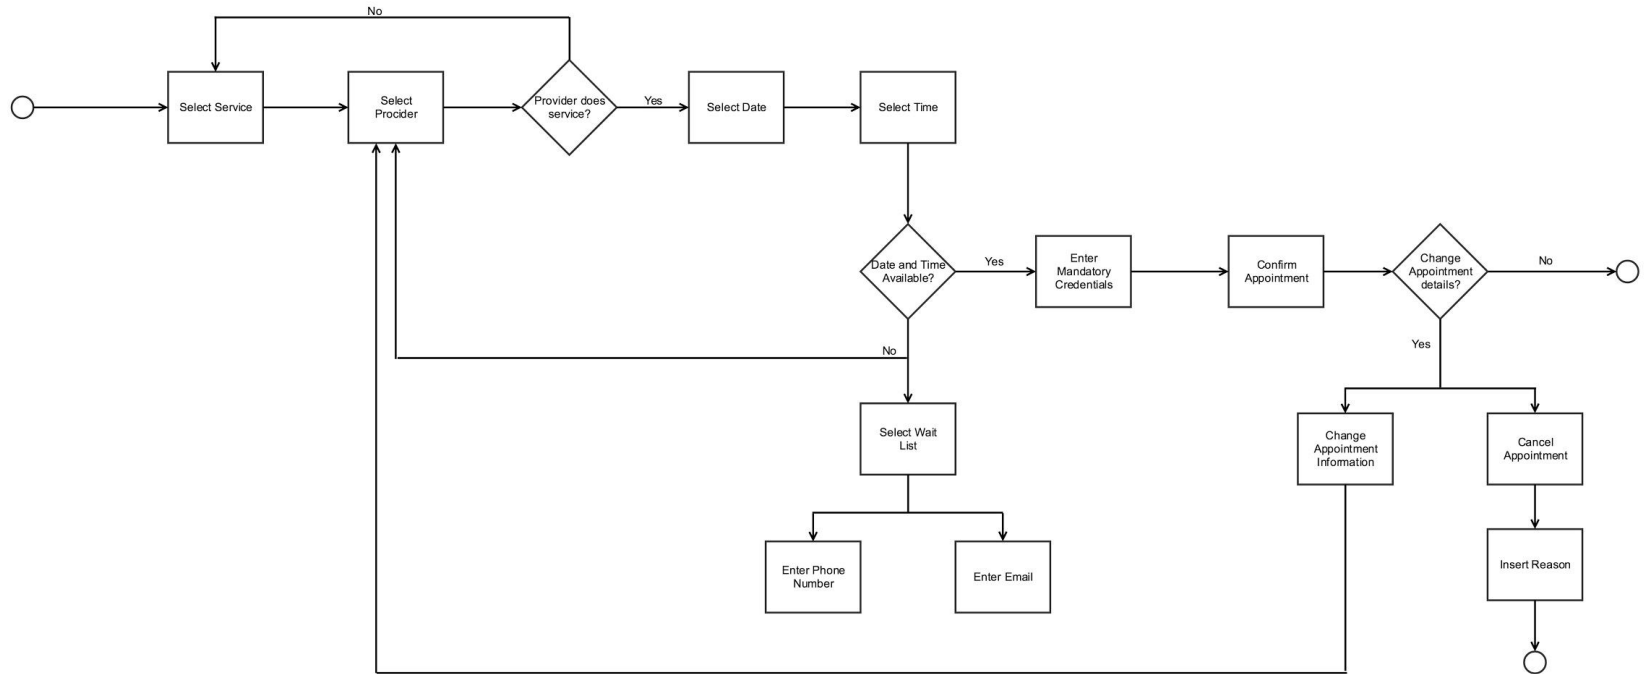

# Key Competitors

Booksy

Style Seat

Sqaureup

Our system

Sole Provider  
(per month)

\$30

\$35

# System Architecture Diagram