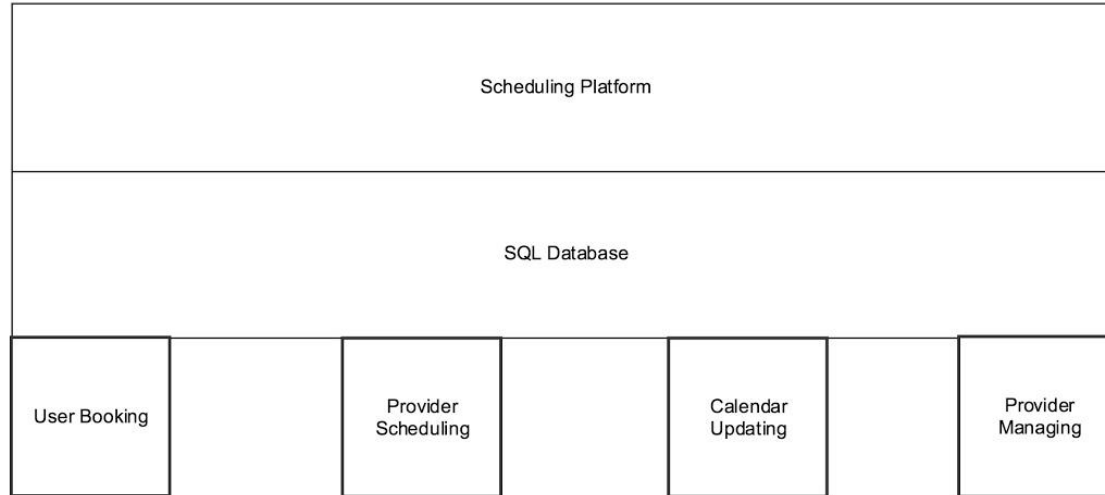

A Scalable Scheduling Platform

Alisa Islam, Shane Fowler, Shuyue Ding, Jacob Andrews

Update: 03/19/18

Enterprise Architecture

Process Diagram

Data Model