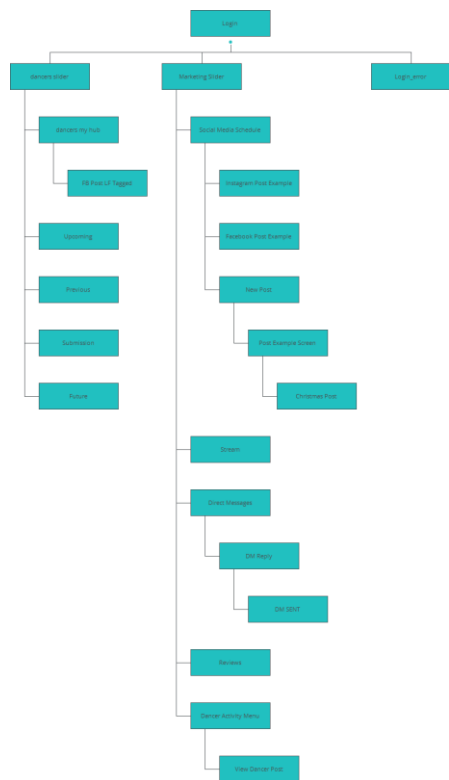

Shared PT

09/12/15 21:18

Author: Dominick Falco
File name: Shared PT.vp
Version 1.0

Site Map

01.

01. Site Map / Shared PT

Screens

02.

Login

Interactions

1 on Click: When (Input_2.value = '*****') goes to 'dancers slider' →
When (Input_2.value = '*****') goes to 'Marketing Slider' → When
(Input_2.value <> ('*****' or '*****')) goes to 'Login_error' →