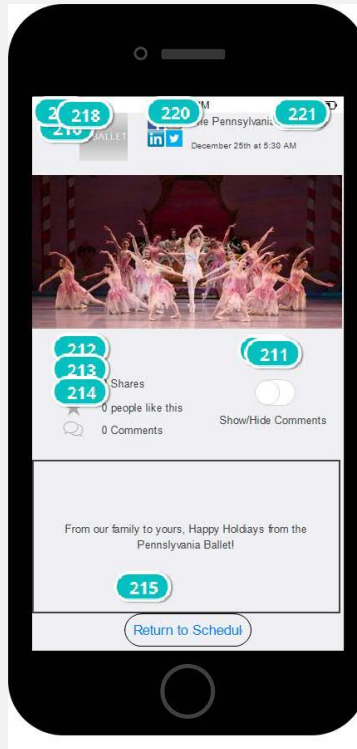

Christmas Post

Interactions

- **211 on Click:** moves 'Ellipse_2' to x: 26px, y: current value with easing: linear in 200ms → moves 'Ellipse_1' to x: 26px, y: current value with easing: linear in 200ms → sets active panel 'Panel_1' →
  on Swipe Right: moves 'Ellipse_2' to x: 26px, y: current value with easing: linear in 200ms → moves 'Ellipse_1' to x: 26px, y: current value with easing: linear in 200ms → sets active panel 'Panel_1' →
- **215 on Click:** changes style of 'Text_15': Text → delays 300ms → changes style of 'Text_15': Text → goes to 'Social Media Schedule' →
- **216 on Click:** goes to 'Marketing Slider' with effect: slide right →
- **220 on Page Load:** sets value '(substring(systemTime, '0', '5') concat ' PM')' to 'Label_30' →