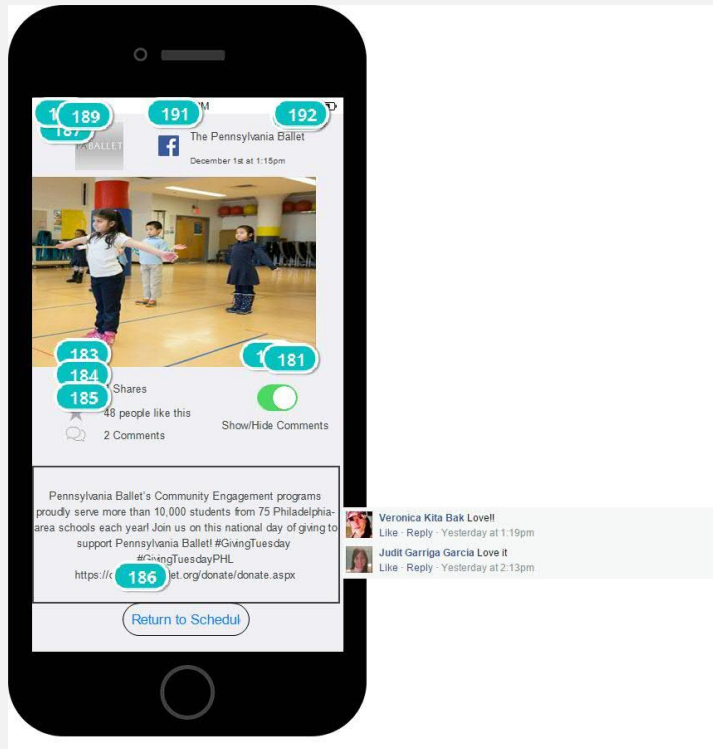

172 **on Toggle:** sets value '☐' to 'Text_14' → changes style of 'Text_14': Text →

177 **on Page Load:** sets value '(substring(systemTime, '0', '5') concat ' PM')' to 'Label_30' →

179 **on Click:** goes to 'Marketing Slider' with effect: slide right →

02. Screens / New Post

Other states

02. Screens / Shared PT

Facebook Post Example

Interactions

- 181 on Click:** moves 'Ellipse_2' by x: 9px, y: current value → moves 'Ellipse_1' by x: -15px, y: current value with easing: linear in 200ms → sets active panel 'Panel_2' → moves 'Image_3' to x: 0px, y: 493px with easing: easeInOutQuart in 150ms → moves 'Paragraph_2' to x: 0px, y: 443px with easing: easeInOutQuart in 150ms → moves 'Image_3' to x: 374px, y: 493px with easing: easeInOutQuart in 150ms →
- on Swipe Left:** moves 'Ellipse_2' by x: 9px, y: current value → moves 'Ellipse_1' by x: -15px, y: current value with easing: linear in 200ms → sets active panel 'Panel_2' →