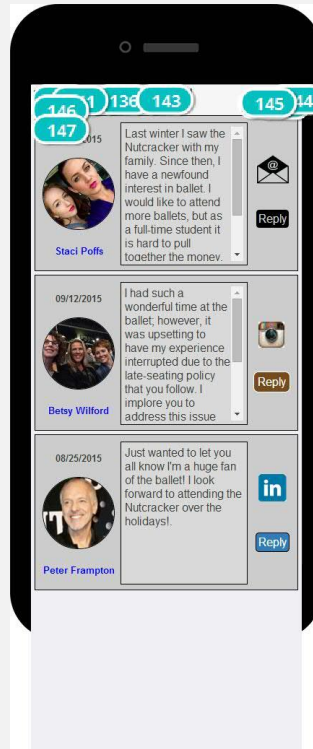

DM SENT

Interactions

- **138 on Page Load:** moves 'Image_1' to x: 4px, y: -500px with easing: easeOutBack in 3000ms →
- **139 on Page Load:** moves 'Text_1' to x: 116px, y: -500px with easing: easeOutBack in 3000ms →
- **143 on Page Load:** sets value '(substring(systemTime, '0', '5') concat 'PM')' to 'Label_35' →
- **146 on Click:** goes to 'Marketing Slider' with effect: slide right →
- **147 on Page Load:** moves 'Image_2' to x: 4px, y: 41px with easing: easeInQuad in 500ms →