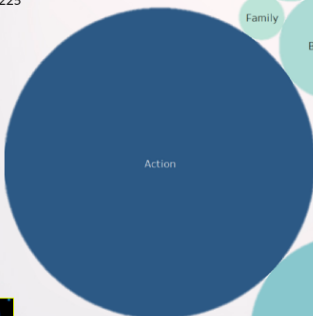

Because of that following, religious dramas aren't as affected by low critic ratings

Paranormal Activity is the highest grossing small budget film (\$107,918,810)

Horror films are able to employ low-quality film techniques to cut budget costs

### LARGE BUDGET FILMS

\$25.5 MM

\$54 BN

Budget Range

smaller circle = smaller gross

Box Office Gross Range

larger circle = higher gross

The Force Awakens is the highest grossing high budget film at \$936,662,225

The larger the budget the more grandiose the action

Avatar comes in a close second at a box office gross \$760,507,625

NBCU

Malik Donald - Fox School of Business (tuf25837)  
Noah Fulkroad - Fox School of Business (tuf36853)