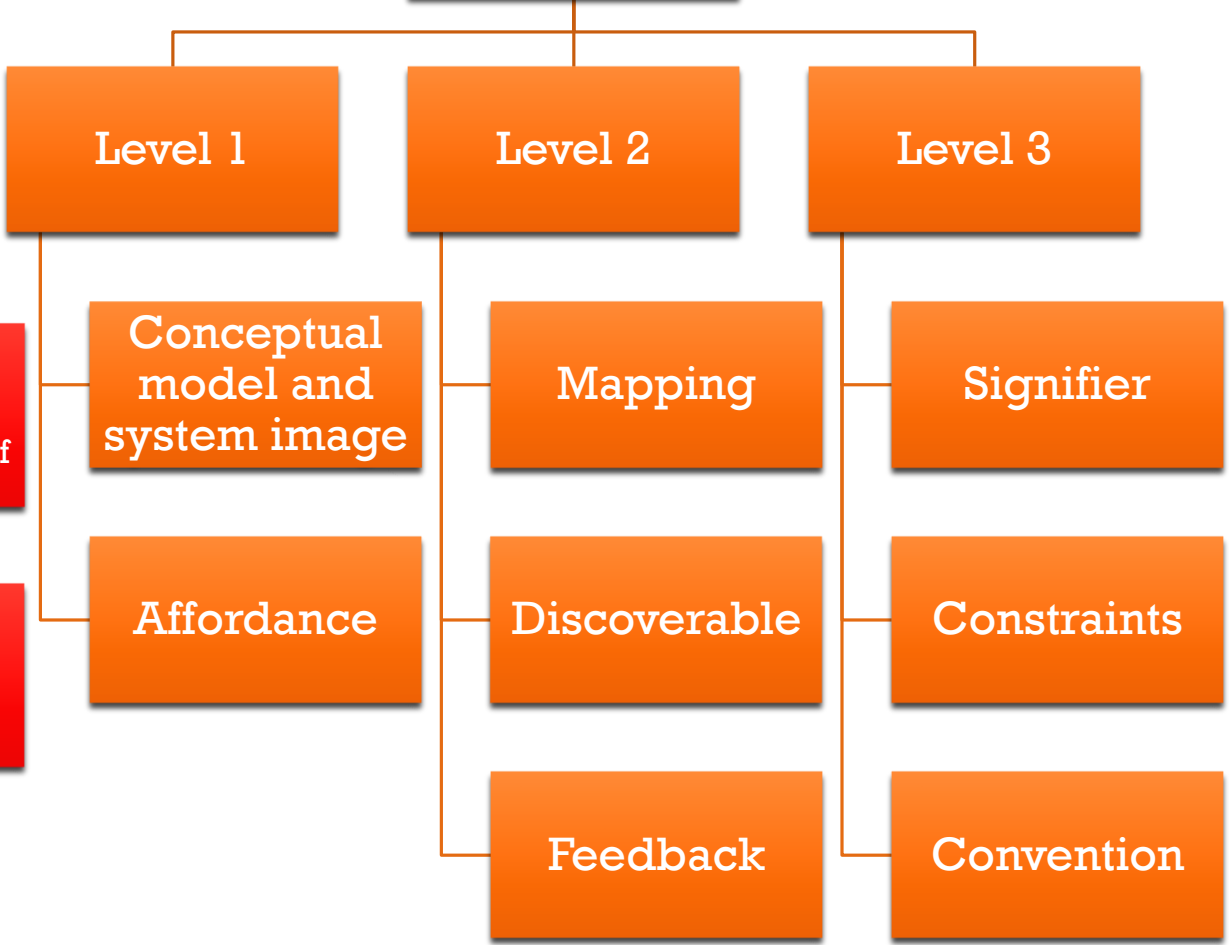

Designing the UX